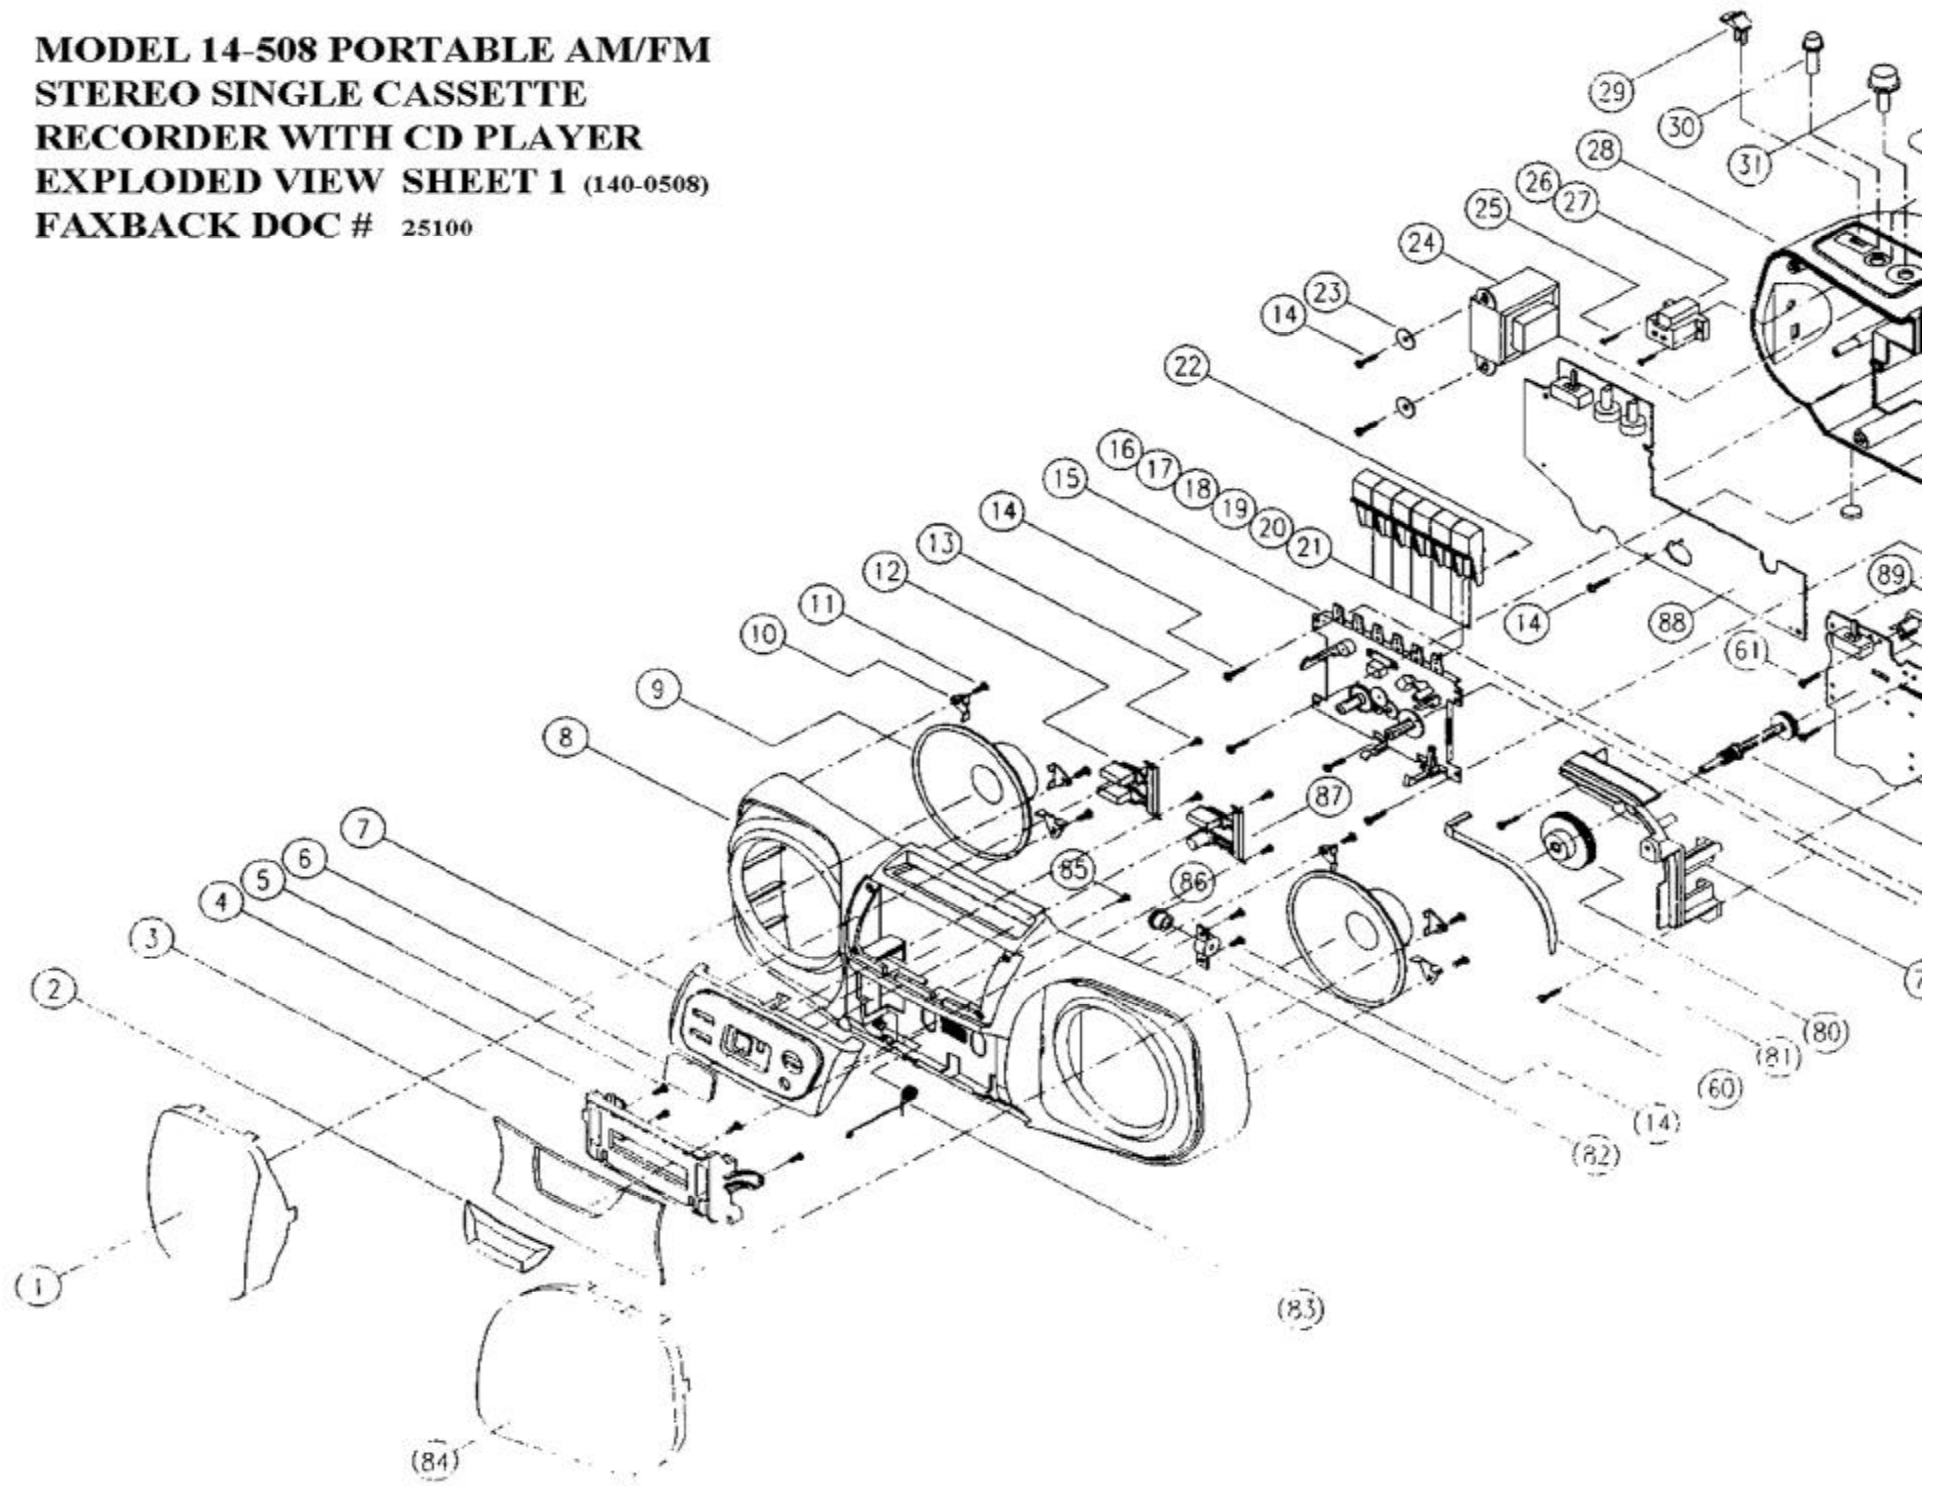

**MODEL 14-508 PORTABLE AM/FM
STEREO SINGLE CASSETTE
RECORDER WITH CD PLAYER
EXPLODED VIEW SHEET 1 (140-0508)
FAXBACK DOC # 25100**

**MODEL 14-508 PORTABLE AM/FM
STEREO SINGLE CASSETTE
RECORDER WITH CD PLAYER
EXPLODED VIEW SHEET 2 (140-0508)
FAXBACK DOC # 25100**