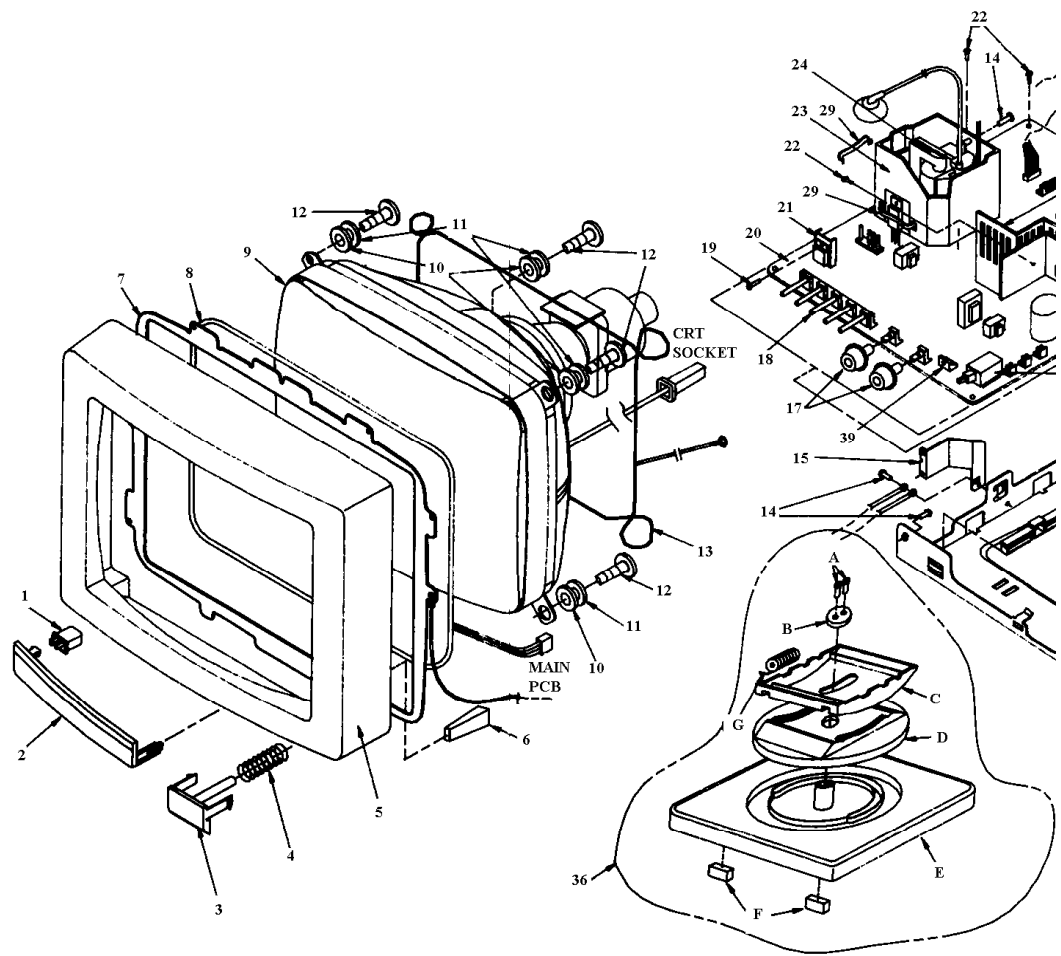

VGM-340 RGB ANALOG COLOR
MONITOR SHEET # 1 (250-4047)
FAXBACK DOC # 11398

VGM-340 RGB ANALOG COLOR
MONITOR SHEET # 2 (250-4047)
FAXBACK DOC # 11398