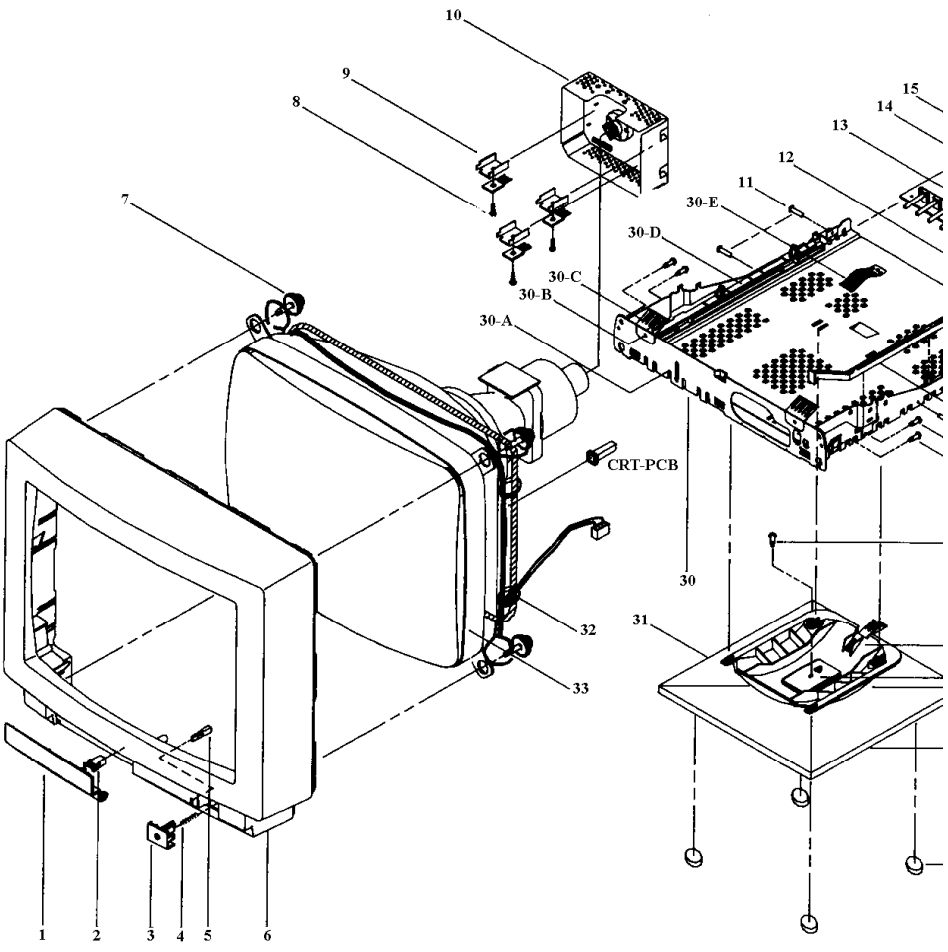

VGM-450 VGA COLOR
MONITOR SHEET # 1 (250-4049A)
FAXBACK DOC # 10802

VGM-450 VGM COLOR
MONITOR SHEET # 2 (250-4049A)
FAXBACK DOC # 10802