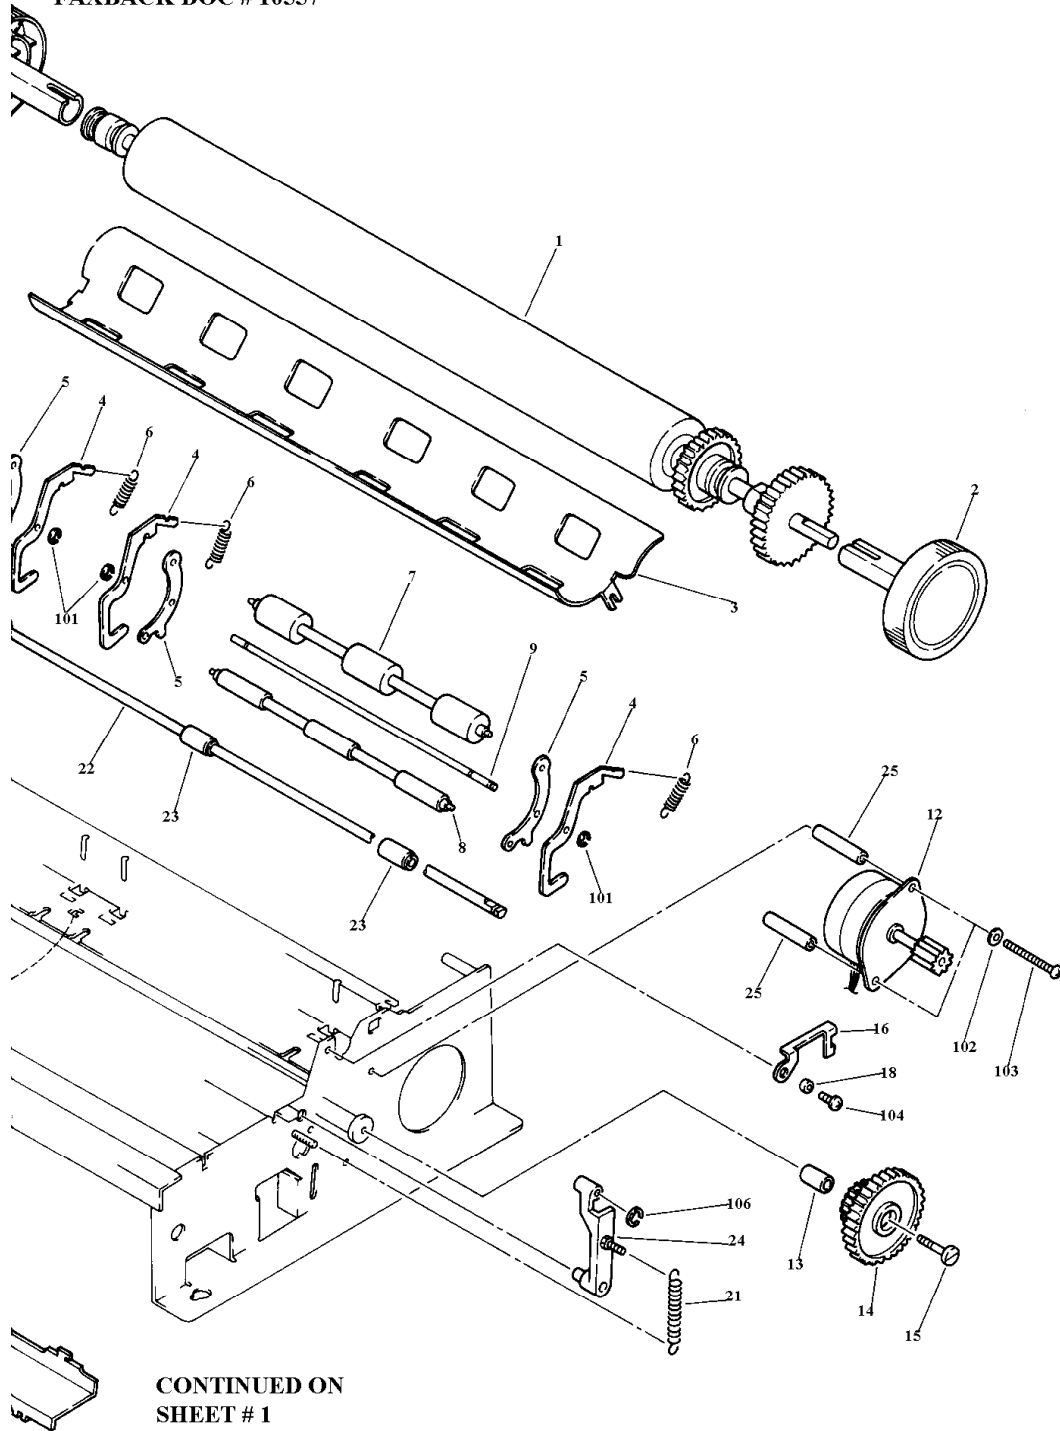

DWP 520 DAISY WHEEL PRINTER
PAPER FEED SHEET #2 (260-2800)
FAXBACK DOC # 10557

CONTINUED ON
SHEET # 1